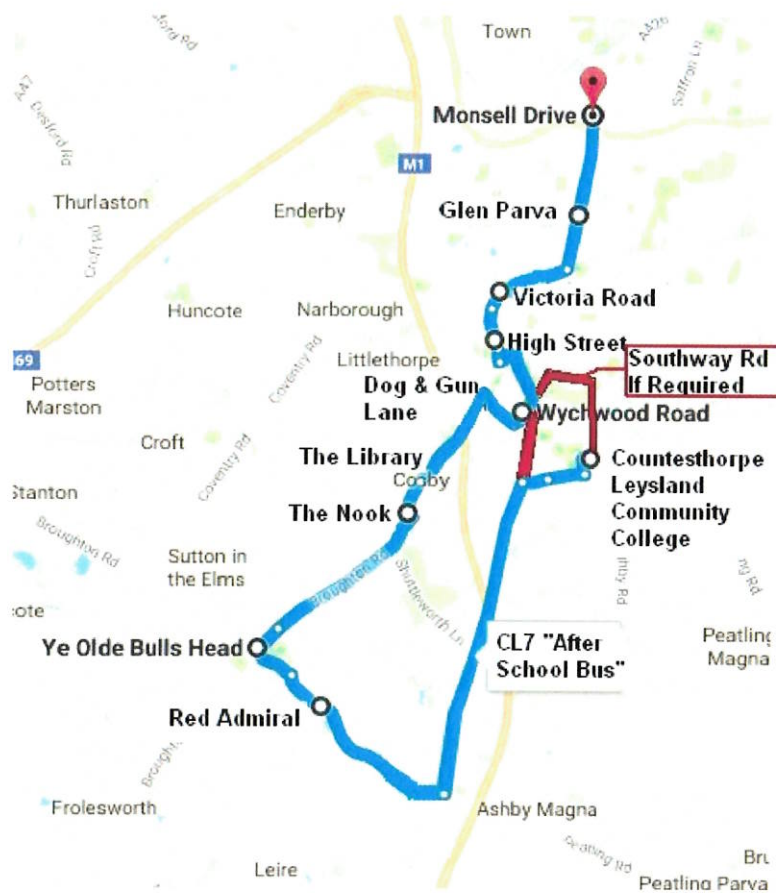

travel with

CONFIDENCE BUS & COACH HIRE LTD.

Bus Route CL 7 - "After School" Bus Countesthorpe Leysland CC

Please note that the bus will only service The Southway, Blaby if requested to do so by students. Please tell the driver when boarding the bus.

Route and approx. times for CL7 "After School" Bus	
Location	Afternoon
	Tuesday & Thursday only
Countesthorpe Leysland Community College	16.15 (Bus arrives 16.00)
Southway, Blaby (on request only)	16.18
The Red Admiral, Broughton Astley	16.25
The Olde Bulls Head, Broughton Astley	16.28
The Nook, Cosby	16.33
The Library, Cosby	16.35
Dog & Gun Lane, Whetstone	16.38
Wychwood Road, Holmes Park	16.40
High Street, Whetstone	16.43
Victoria Road, Whetstone	16.45
Glen Parva (Hillsborough / Carver / Red House)	16.50
Monsell Drive	16.55